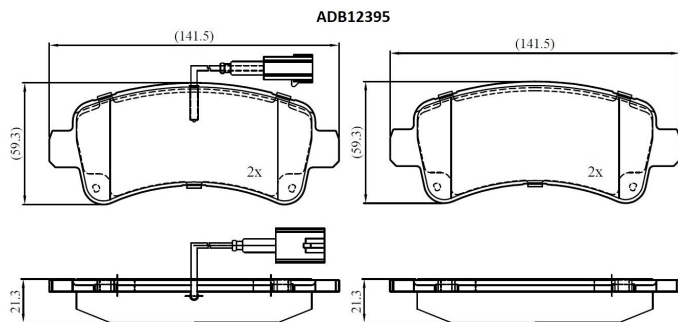

Make: PEUGEOT

Model: BOXER Van

Part Number: ADB12395

Vehicle Manufacturing/Engine:

Specifications

Fitting Position	:	Rear
Model Date	:	2011-
Or. Caliper	:	
WVA	:	2,59,87,25,988
FMSI	:	
Length	:	141.5

Width	:	59.3
Thickness	:	21.3