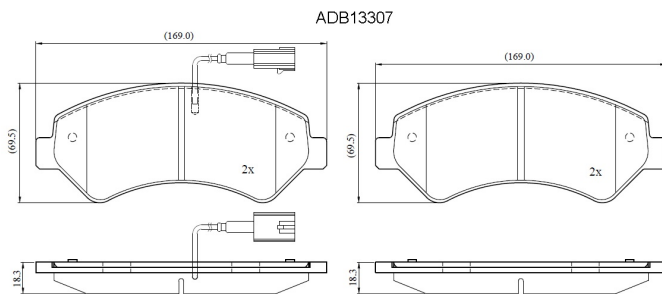

Make: PEUGEOT

Model: BOXER Van

Part Number: ADB13307

Vehicle Manufacturing/Engine:

Specifications

Fitting Position	:	Front
Model Date	:	2015-2019
Or. Caliper	:	
WVA	:	24467
FMSI	:	
Length	:	169

Width	:	69.5
Thickness	:	18.3