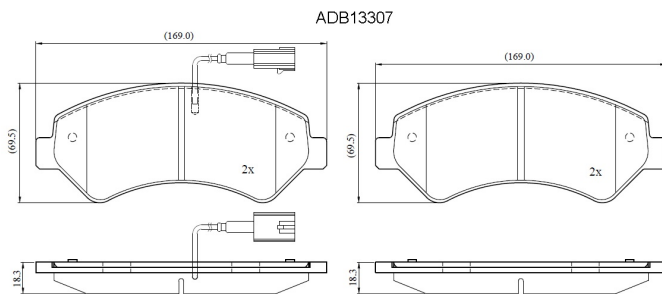

Make: PEUGEOT

Model: BOXER Van

Part Number: ADB13307

Vehicle Manufacturing/Engine:

Specifications

Fitting Position	:	Front
Model Date	:	2019-
Or. Caliper	:	
WVA	:	24467
FMSI	:	
Length	:	169

Width	:	69.5
Thickness	:	18.3