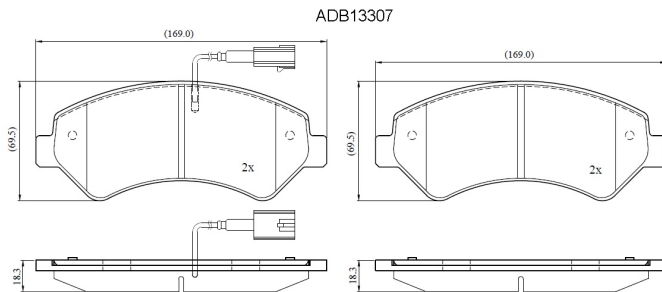

Make: PEUGEOT

Model: BOXER Van

Part Number: ADB13307

Vehicle Manufacturing/Engine:

Specifications

Fitting Position	:	Front
Model Date	:	2019-
Or. Caliper	:	
WVA	:	24467
FMSI	:	
Length	:	169

Width	:	69.5
Thickness	:	18.3