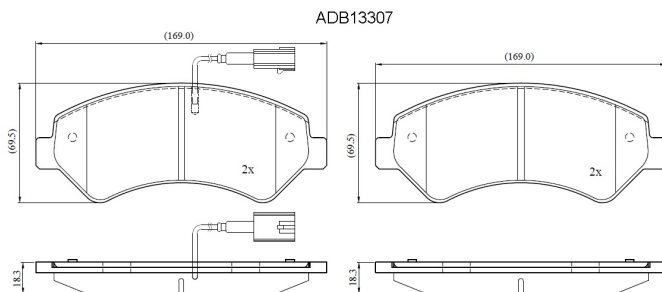

Make: PEUGEOT

Model: BOXER Van

Part Number: ADB13307

Vehicle Manufacturing/Engine:

Specifications

Fitting Position	:	Front
Model Date	:	2011-
Or. Caliper	:	
WVA	:	24467
FMSI	:	
Length	:	169

Width	:	69.5
Thickness	:	18.3