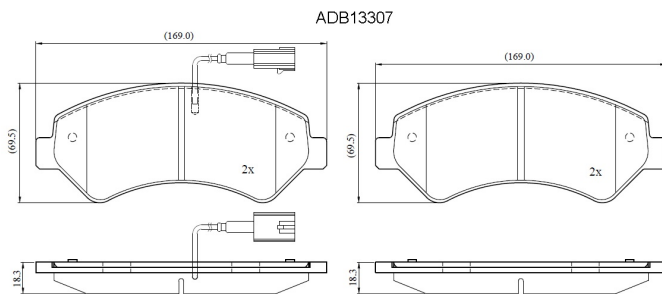

Make: PEUGEOT

Model: BOXER Van

Part Number: ADB13307

Vehicle Manufacturing/Engine:

Specifications

Fitting Position	:	Front
Model Date	:	2006-
Or. Caliper	:	
WVA	:	24467
FMSI	:	
Length	:	169

Width	:	69.5
Thickness	:	18.3