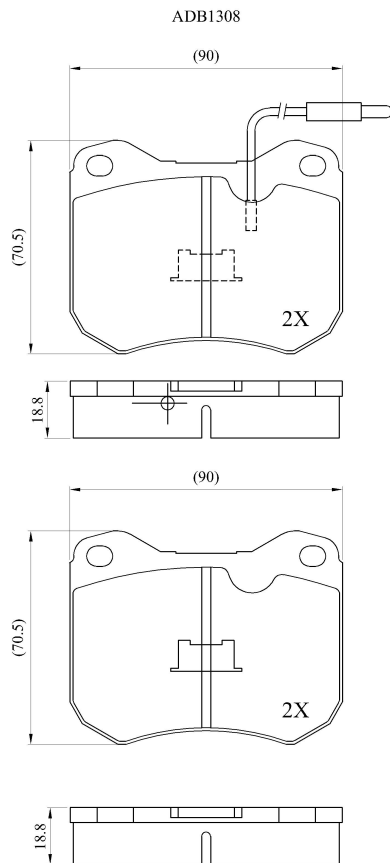

Make: PEUGEOT

Model: BOXER

Part Number: ADB1308

Vehicle Manufacturing/Engine:

Specifications

Fitting Position	:	Front
Model Date	:	01/01->
Or. Caliper	:	Ate
WVA	:	20455
FMSI	:	
Length	:	89.8
Width	:	70.5
Thickness	:	19