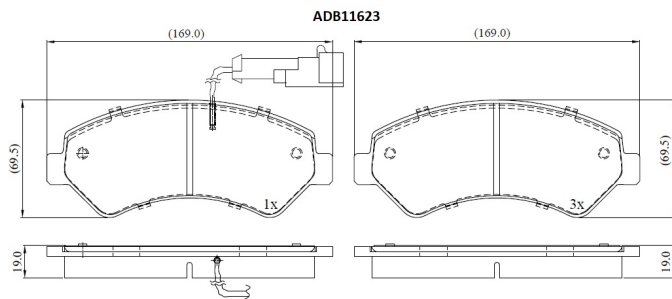

Make: PEUGEOT

Model: BOXER

Part Number: ADB11623

Vehicle Manufacturing/Engine:

Specifications

Fitting Position	:	Front
Model Date	:	09/06->
Or. Caliper	:	Brembo
WVA	:	2,44,66,24,467
FMSI	:	
Length	:	169.2

Width	:	57.7
Thickness	:	19