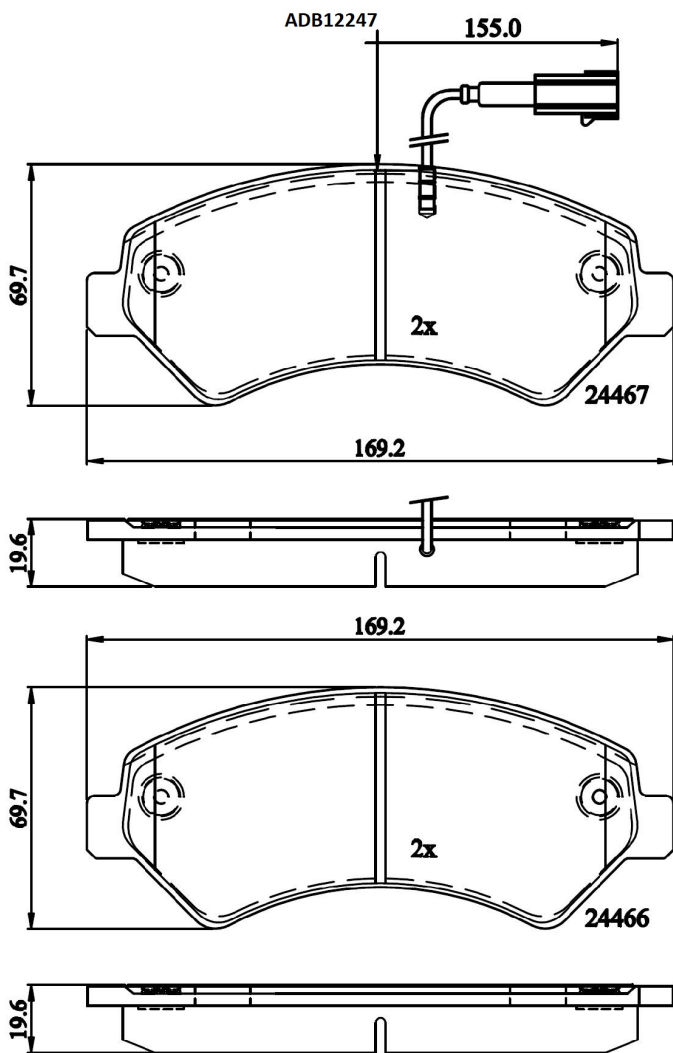

Make: PEUGEOT

Model: BOXER

Part Number: ADB12247

Vehicle Manufacturing/Engine:

Specifications

Fitting Position	:	Front
Model Date	:	2006-
Or. Caliper	:	
WVA	:	24466, 24467
FMSI	:	
Length	:	169
Width	:	69.5
Thickness	:	19.6