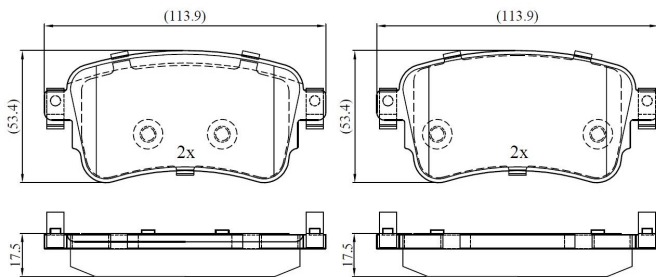

Make: PEUGEOT

Model: EXPERT Bus

Part Number: ADB02351

Vehicle Manufacturing/Engine:

ADB02351

Specifications

Fitting Position	:	Rear
Model Date	:	2016-
Or. Caliper	:	
WVA	:	22588
FMSI	:	

Length	:	114
Width	:	53.3
Thickness	:	17.4