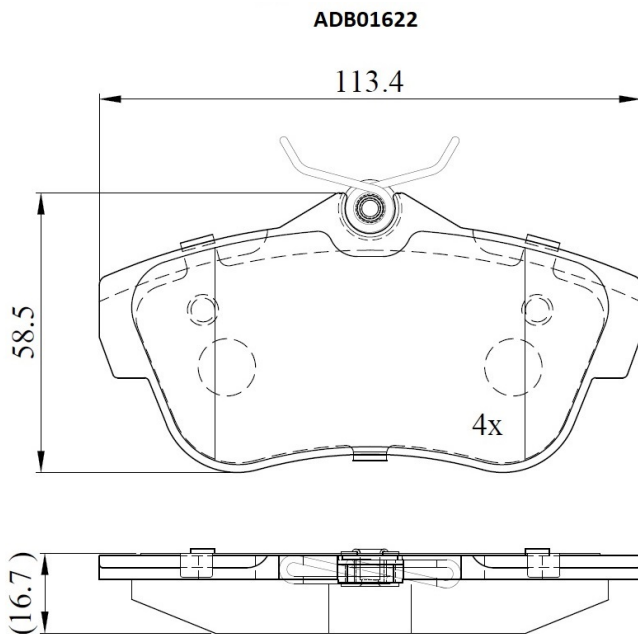

Make: PEUGEOT

Model: EXPERT

Part Number: ADB01622

Vehicle Manufacturing/Engine:

Specifications

Fitting Position

:

Rear

Model Date	:	01/07->
Or. Caliper	:	Lucas
WVA	:	24578
FMSI	:	
Length	:	113.4
Width	:	58.5
Thickness	:	16.7