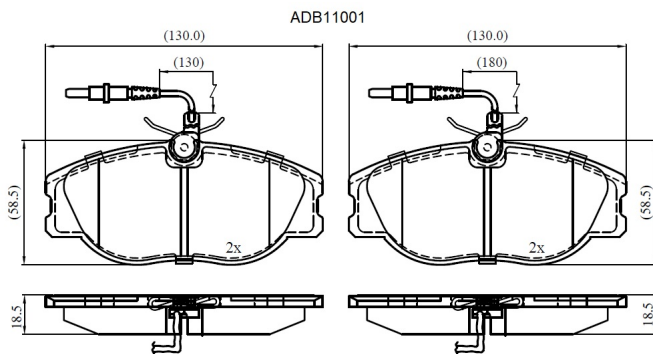

Make: PEUGEOT

Model: EXPERT

Part Number: ADB11001

Vehicle Manufacturing/Engine:

Specifications

Fitting Position	:	Front
Model Date	:	01/96->
Or. Caliper	:	Lucas
WVA	:	21801
FMSI	:	
Length	:	130

Width	:	58.5
Thickness	:	18.5