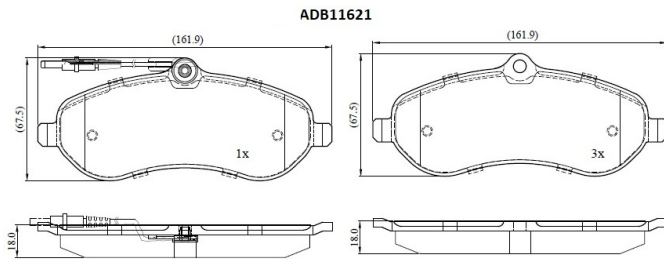

Make: PEUGEOT

Model: EXPERT

Part Number: ADB11621

Vehicle Manufacturing/Engine:

Specifications

Fitting Position	:	Rear
Model Date	:	01/07->
Or. Caliper	:	Lucas
WVA	:	24,59,52,45,96,24,608
FMSI	:	
Length	:	161.9
Width	:	67.3

Thickness : 18