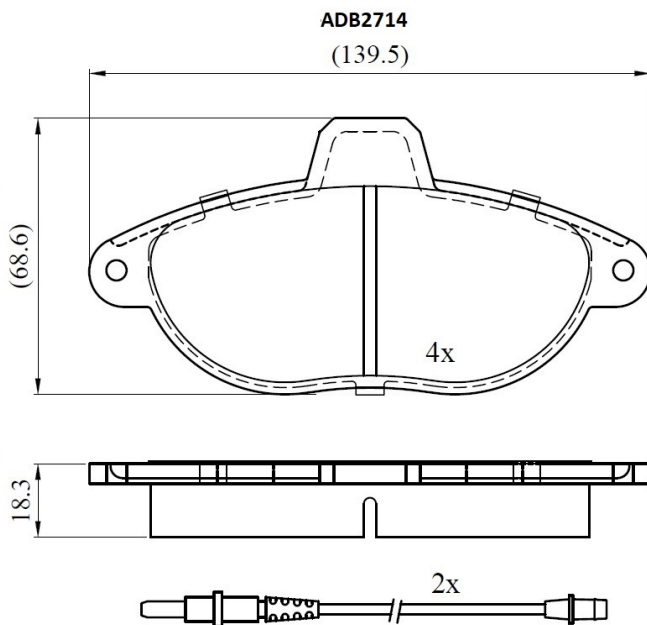

Make: PEUGEOT

Model: EXPERT

Part Number: ADB2714

Vehicle Manufacturing/Engine:

Specifications

Fitting Position

:

Front

Model Date	:	01/96->
Or. Caliper	:	Bendix
WVA	:	23003
FMSI	:	
Length	:	139.5
Width	:	68.6
Thickness	:	18.3