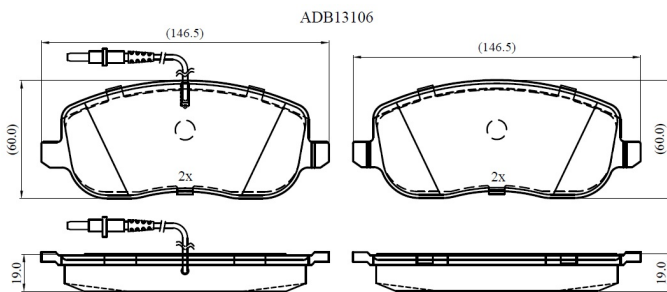

Make: PEUGEOT

Model: EXPERT

Part Number: ADB13106

Vehicle Manufacturing/Engine:

Specifications

Fitting Position	:	Front
Model Date	:	1996-2000
Or. Caliper	:	
WVA	:	20261
FMSI	:	
Length	:	146.5
Width	:	60

Thickness