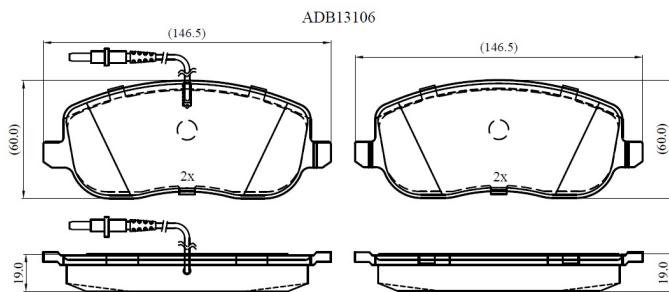

Make: PEUGEOT

Model: EXPERT

Part Number: ADB13106

Vehicle Manufacturing/Engine:

Specifications

Fitting Position	:	Front
Model Date	:	1996-1998
Or. Caliper	:	
WVA	:	20261
FMSI	:	
Length	:	146.5
Width	:	60

Thickness