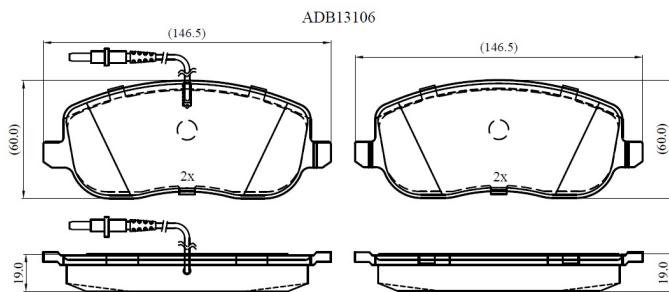

Make: PEUGEOT

Model: EXPERT

Part Number: ADB13106

Vehicle Manufacturing/Engine:

Specifications

Fitting Position	:	Front
Model Date	:	2000-2006
Or. Caliper	:	
WVA	:	20261
FMSI	:	
Length	:	146.5
Width	:	60

Thickness