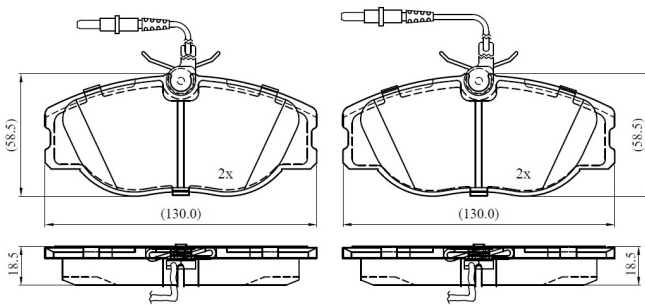

Make: PEUGEOT

Model: EXPERT

Part Number: ADB13273

Vehicle Manufacturing/Engine:

ADB13273

Specifications

Fitting Position	:	Front
Model Date	:	1996-1998
Or. Caliper	:	
WVA	:	21801
FMSI	:	
Length	:	130

Width	:	58.5
Thickness	:	18.5