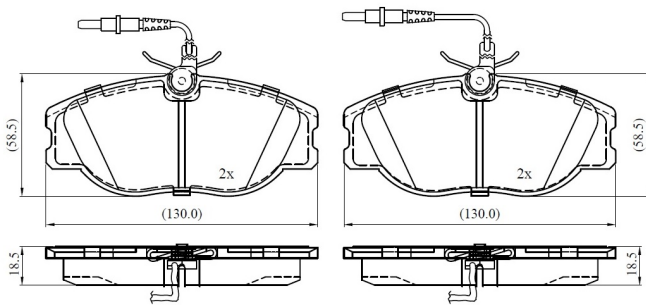

Make: PEUGEOT

Model: EXPERT

Part Number: ADB13273

Vehicle Manufacturing/Engine:

ADB13273

Specifications

Fitting Position	:	Front
Model Date	:	2000-2006
Or. Caliper	:	
WVA	:	21801
FMSI	:	
Length	:	130

Width	:	58.5
Thickness	:	18.5