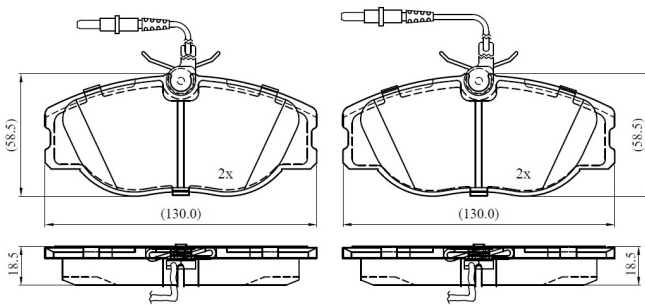

Make: PEUGEOT

Model: EXPERT

Part Number: ADB13273

Vehicle Manufacturing/Engine:

ADB13273

Specifications

Fitting Position	:	Front
Model Date	:	2000-2006
Or. Caliper	:	
WVA	:	21801
FMSI	:	
Length	:	130

Width	:	58.5
Thickness	:	18.5