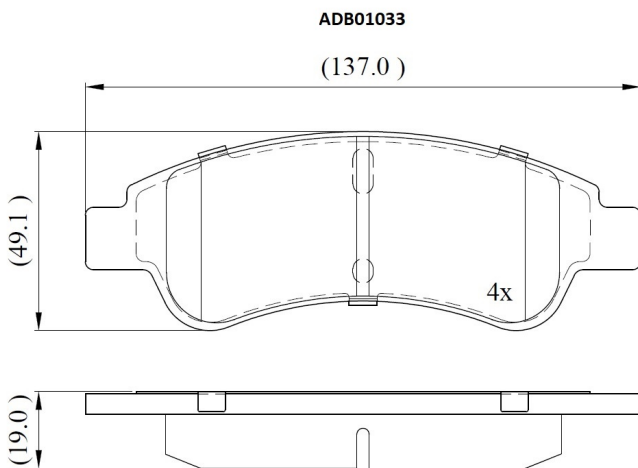

Make: PEUGEOT

Model: Partner Combi

Part Number: ADB01033

Vehicle Manufacturing/Engine:

Specifications

Fitting Position	:	Front
Model Date	:	01/02->
Or. Caliper	:	Bosch
WVA	:	23599

FMSI	:	
Length	:	137
Width	:	49
Thickness	:	19