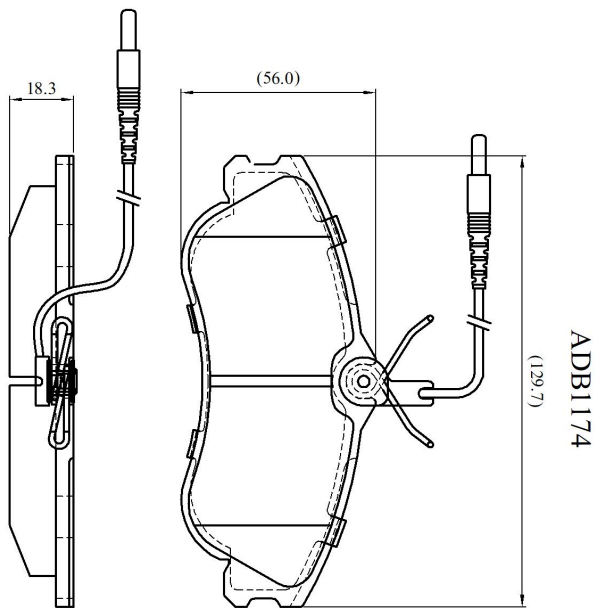

Make: PEUGEOT

Model: Partner Combi

Part Number: ADB1174

Vehicle Manufacturing/Engine:

Specifications

Fitting Position	:	Front
Model Date	:	01/02->

Or. Caliper	:	Lucas
WVA	:	23124
FMSI	:	
Length	:	129.7
Width	:	56
Thickness	:	18.3