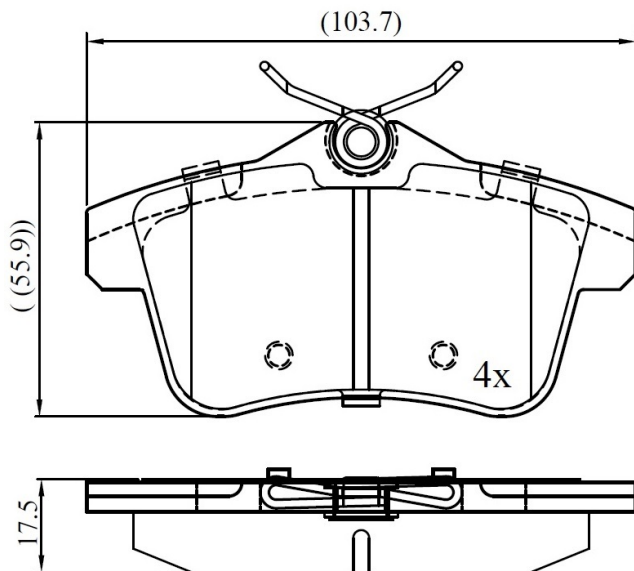

Make: PEUGEOT

Model: RCZ

Part Number: ADB02045

Vehicle Manufacturing/Engine:

ADB02045

Specifications

Fitting Position	:	Rear
Model Date	:	03/10-
Or. Caliper	:	Lucas
WVA	:	24922
FMSI	:	
Length	:	103.5
Width	:	55.4
Thickness	:	17.5