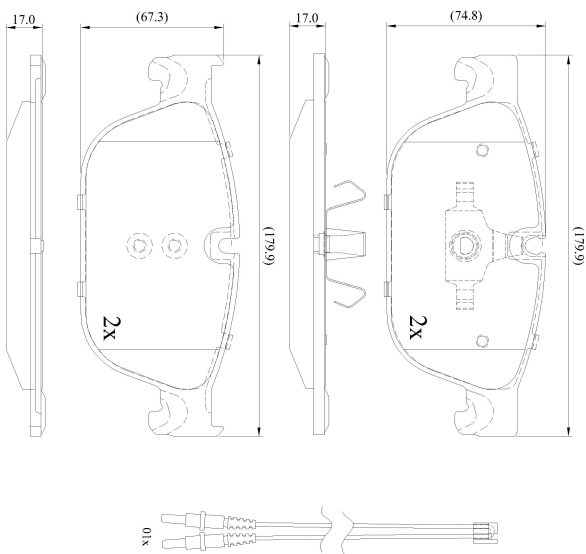

Make: PEUGEOT

Model: RCZ

Part Number: ADB26004

Vehicle Manufacturing/Engine:

Specifications

| | | |
|-------------------------|---|--------------|
| Fitting Position | : | Front |
| Model Date | : | 06/10- |
| Or. Caliper | : | Teves |
| WVA | : | 25069, 25070 |
| FMSI | : | |
| Length | : | 179.9 |
| Width | : | 74.8 |
| Thickness | : | 17 |