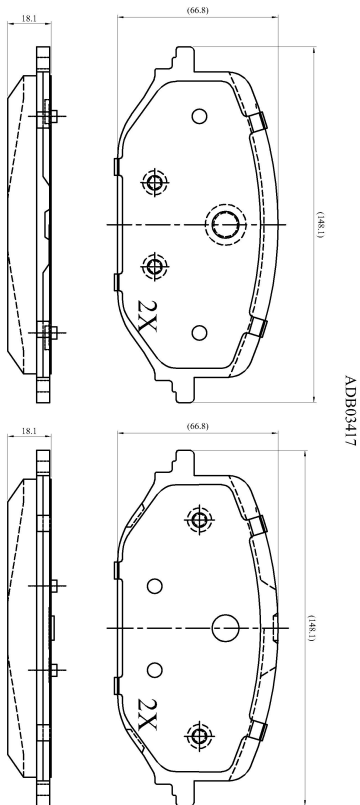

Make: PEUGEOT

Model: RIFTER

Part Number: ADB03417

Vehicle Manufacturing/Engine:

Specifications

Fitting Position

:

Front

Model Date	:	2018-
Or. Caliper	:	
WVA	:	2,65,88,26,619
FMSI	:	
Length	:	148.3
Width	:	67
Thickness	:	18.3