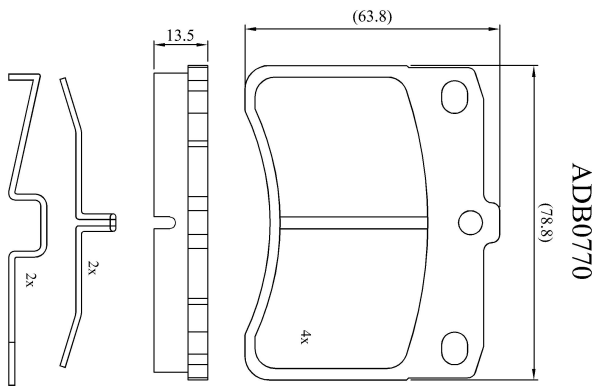

Make: PIAGGIO

Model: PORTER

Part Number: ADB0770

Vehicle Manufacturing/Engine:

Specifications

Fitting Position	:	Front
Model Date	:	01/93->
Or. Caliper	:	Akebono
WVA	:	20780
FMSI	:	
Length	:	78.8
Width	:	63.8
Thickness	:	13.5