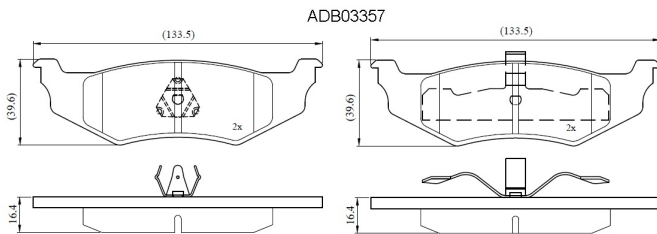

Make: PLYMOUTH

Model: Breeze

Part Number: ADB03357

Vehicle Manufacturing/Engine:

Specifications

Fitting Position	:	Rear
Model Date	:	96-99
Or. Caliper	:	
WVA	:	
FMSI	:	7438B-D641
Length	:	133.5
Width	:	39.6

Thickness

:

17