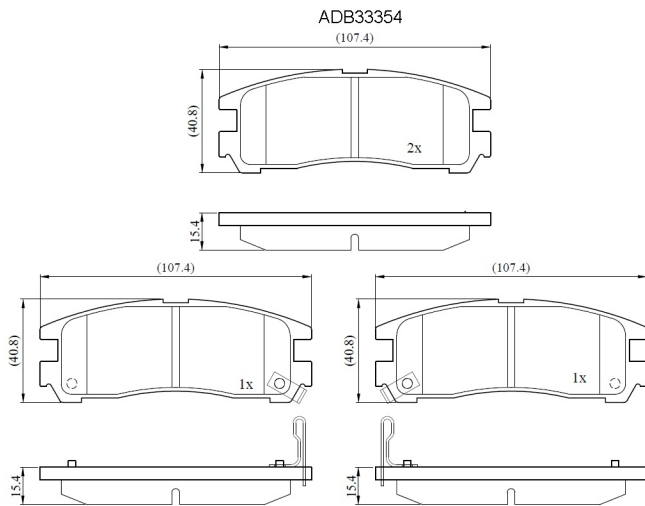

Make: PLYMOUTH

Model: Colt Vista

Part Number: ADB33354

Vehicle Manufacturing/Engine:

Specifications

| | | |
|-------------------------|---|-------|
| Fitting Position | : | Rear |
| Model Date | : | 92-94 |
| Or. Caliper | : | |

| | | |
|------------------|---|-----------|
| WVA | : | |
| FMSI | : | 7272-D383 |
| Length | : | 107.4 |
| Width | : | 40.8 |
| Thickness | : | 15.4 |