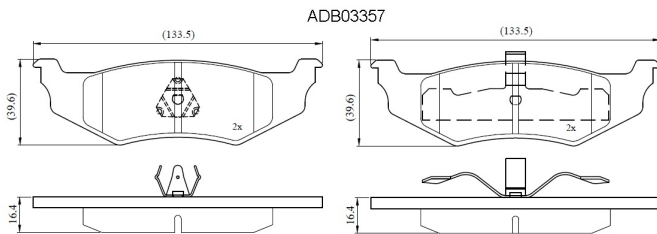

Make: PLYMOUTH

Model: Neon

Part Number: ADB03357

Vehicle Manufacturing/Engine:

Specifications

Fitting Position	:	Rear
Model Date	:	95-01
Or. Caliper	:	
WVA	:	
FMSI	:	7438B-D641
Length	:	133.5
Width	:	39.6

Thickness