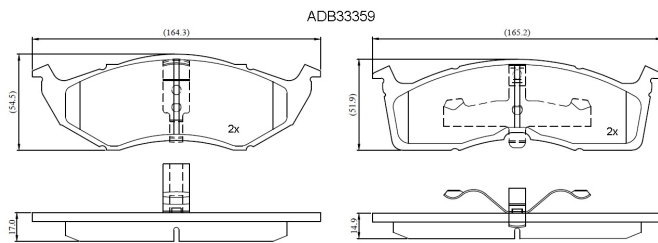

Make: PLYMOUTH

Model: Neon

Part Number: ADB33359

Vehicle Manufacturing/Engine:

Specifications

Fitting Position	:	Front
Model Date	:	01-
Or. Caliper	:	
WVA	:	
FMSI	:	7623-D730
Length	:	164.3/165.2
Width	:	54.5/51.9

Thickness

:

17/14.9