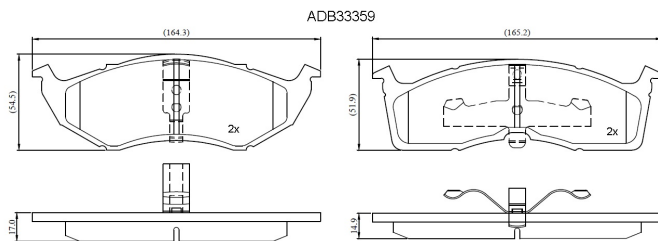

Make: PLYMOUTH

Model: Prowler

Part Number: ADB33359

Vehicle Manufacturing/Engine:

Specifications

Fitting Position	:	Front
Model Date	:	97-00
Or. Caliper	:	
WVA	:	
FMSI	:	7623-D730
Length	:	164.3/165.2
Width	:	54.5/51.9

Thickness

:

17/14.9