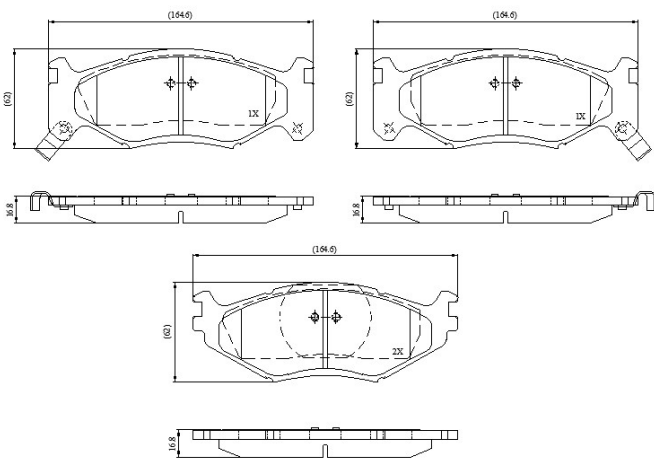

Make: PLYMOUTH

Model: Voyage All Models

Part Number: ADB3790

Vehicle Manufacturing/Engine:

ADB3790

Specifications

Fitting Position	:	Rear
Model Date	:	93->
Or. Caliper	:	

WVA	:	
FMSI	:	
Length	:	164.6
Width	:	62
Thickness	:	16.8