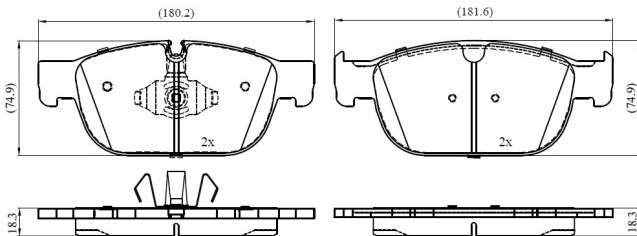

Make: POLESTAR

Model: POLESTAR 2

Part Number: ADB03250

Vehicle Manufacturing/Engine:

ADB03250

Specifications

Fitting Position	:	Front
Model Date	:	2019-
Or. Caliper	:	
WVA	:	22317
FMSI	:	

Length	:	180.2/181.6
Width	:	74.9/71.5
Thickness	:	18.3