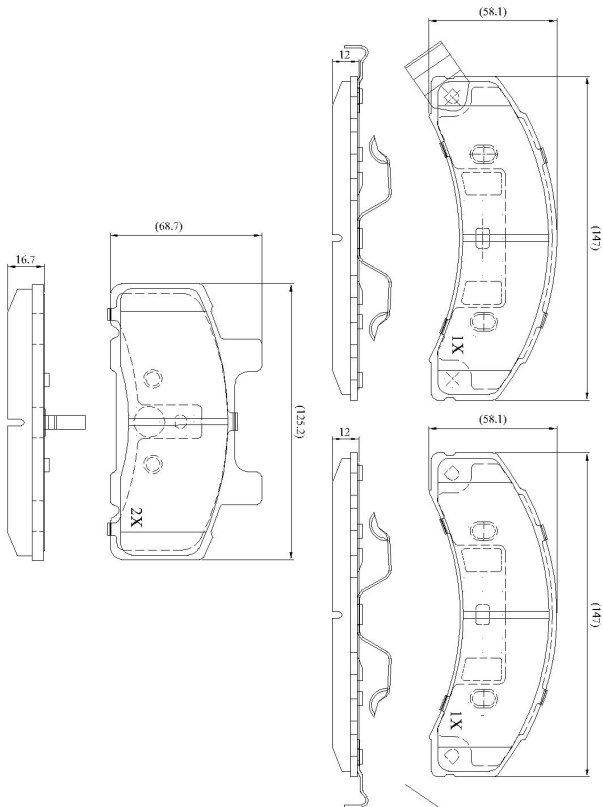

Make: PONTIAC

Model: Bonneville Range All Models

Part Number: ADB3414

Vehicle Manufacturing/Engine:

ADB3414

Specifications

Fitting Position

:

Front

Model Date	:	01/87-12/91
Or. Caliper	:	Bendix
WVA	:	
FMSI	:	
Length	:	125.2/147.0
Width	:	68.7/57.1
Thickness	:	16.7/12.0