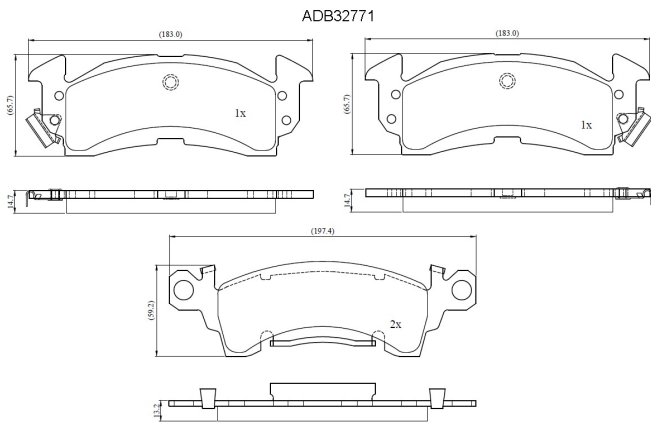

Make: PONTIAC

Model: Executive

Part Number: ADB32771

Vehicle Manufacturing/Engine:

Specifications

Fitting Position	:	Front
Model Date	:	69-70
Or. Caliper	:	
WVA	:	

FMSI	:	728A-D52
Length	:	183/197.4
Width	:	65.7/59.2
Thickness	:	14.7/13.2