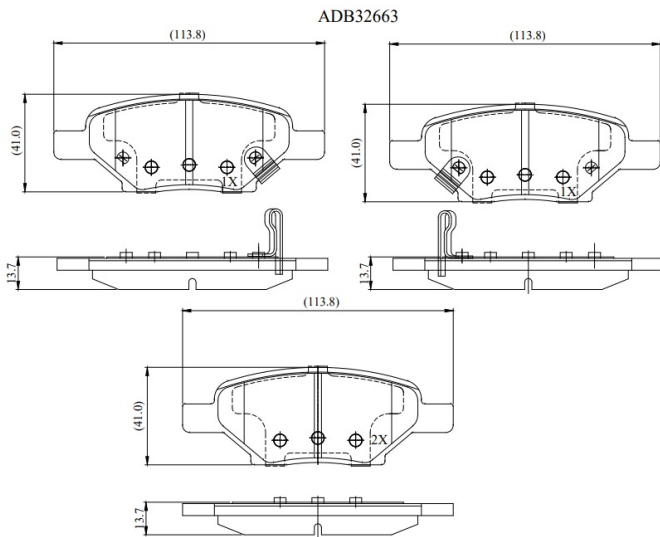

Make: PONTIAC

Model: G5

Part Number: ADB32663

Vehicle Manufacturing/Engine:

Specifications

Fitting Position	:	Rear
Model Date	:	07-Oct
Or. Caliper	:	

WVA	:	
FMSI	:	D1033
Length	:	113.8
Width	:	41
Thickness	:	13.7