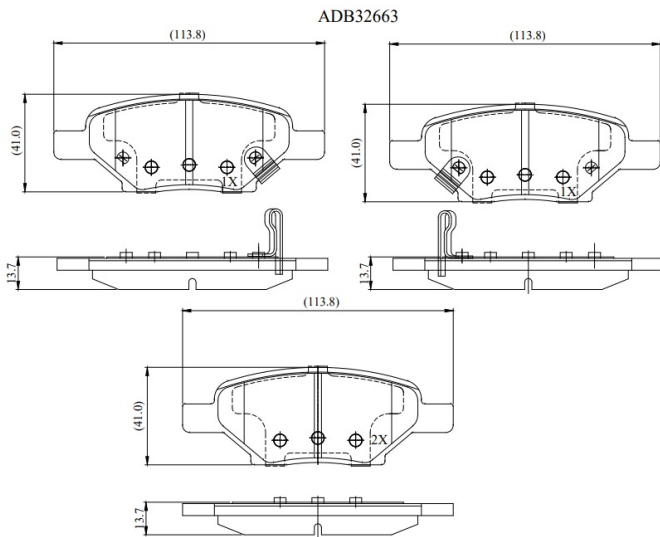

Make: PONTIAC

Model: G6

Part Number: ADB32663

Vehicle Manufacturing/Engine:

Specifications

Fitting Position	:	Rear
Model Date	:	05-Oct
Or. Caliper	:	

WVA	:	
FMSI	:	D1033
Length	:	113.8
Width	:	41
Thickness	:	13.7