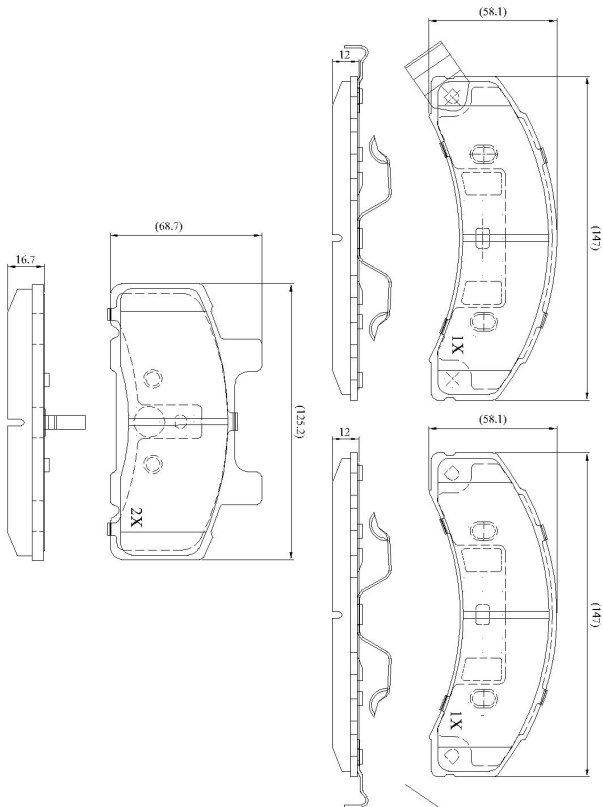

Make: PONTIAC

Model: Grand AM All Models

Part Number: ADB3414

Vehicle Manufacturing/Engine:

ADB3414

Specifications

Fitting Position

:

Front

Model Date	:	01/95-12/90
Or. Caliper	:	Bendix
WVA	:	
FMSI	:	
Length	:	125.2/147.0
Width	:	68.7/57.1
Thickness	:	16.7/12.0