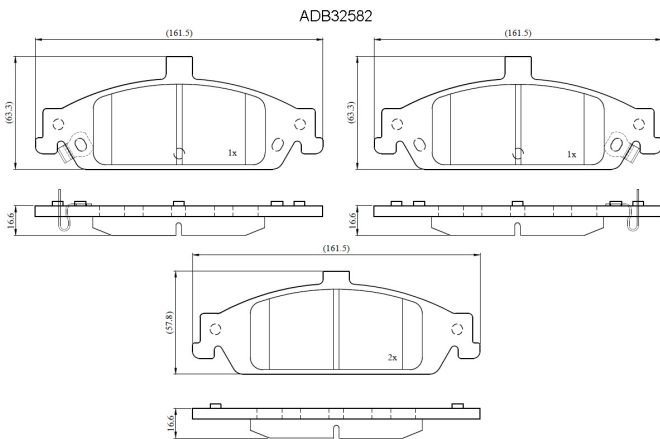

Make: PONTIAC

Model: Grand

Part Number: ADB32582

Vehicle Manufacturing/Engine:

Specifications

| | | |
|-------------------------|---|-------|
| Fitting Position | : | Front |
| Model Date | : | 99-05 |
| Or. Caliper | : | |
| WVA | : | |

| | | |
|------------------|---|-----------|
| FMSI | : | D727 |
| Length | : | 161.5 |
| Width | : | 63.3/57.8 |
| Thickness | : | 16.6 |