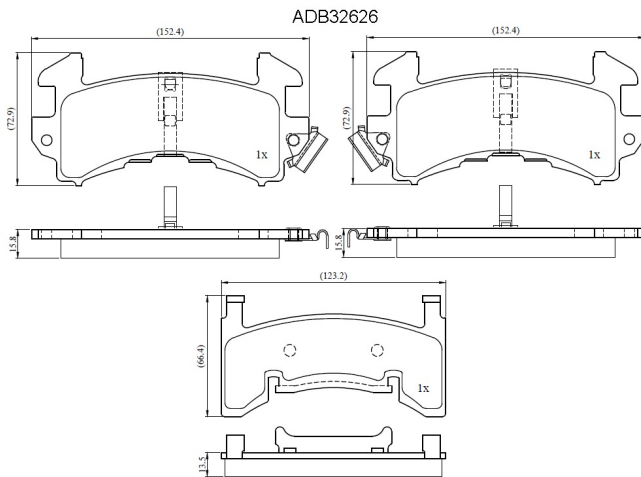

Make: PONTIAC

Model: Grand

Part Number: ADB32626

Vehicle Manufacturing/Engine:

Specifications

Fitting Position	:	Front
Model Date	:	78-80
Or. Caliper	:	
WVA	:	

FMSI	:	D154
Length	:	152.4/123.2
Width	:	72.9/66.4
Thickness	:	15.8/13.5