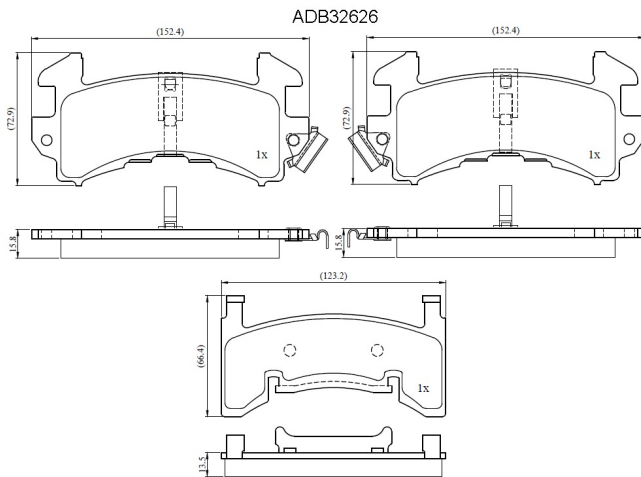

Make: PONTIAC

Model: Grand

Part Number: ADB32626

Vehicle Manufacturing/Engine:

Specifications

Fitting Position	:	Front
Model Date	:	78-81
Or. Caliper	:	
WVA	:	

FMSI	:	D154
Length	:	152.4/123.2
Width	:	72.9/66.4
Thickness	:	15.8/13.5