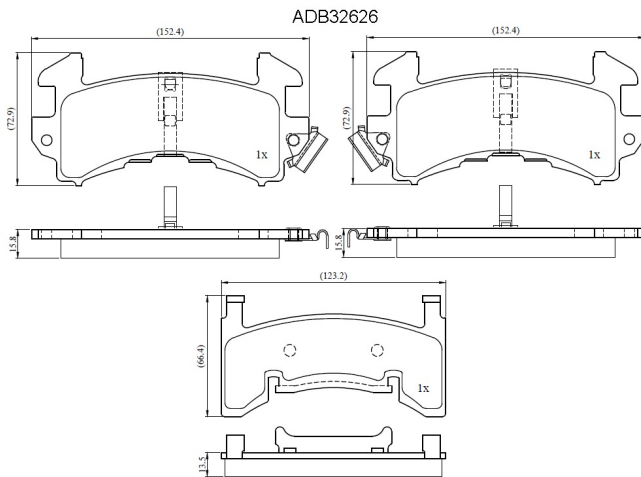

Make: PONTIAC

Model: Grand

Part Number: ADB32626

Vehicle Manufacturing/Engine:

Specifications

Fitting Position	:	Front
Model Date	:	78-
Or. Caliper	:	
WVA	:	

FMSI	:	D154
Length	:	152.4/123.2
Width	:	72.9/66.4
Thickness	:	15.8/13.5