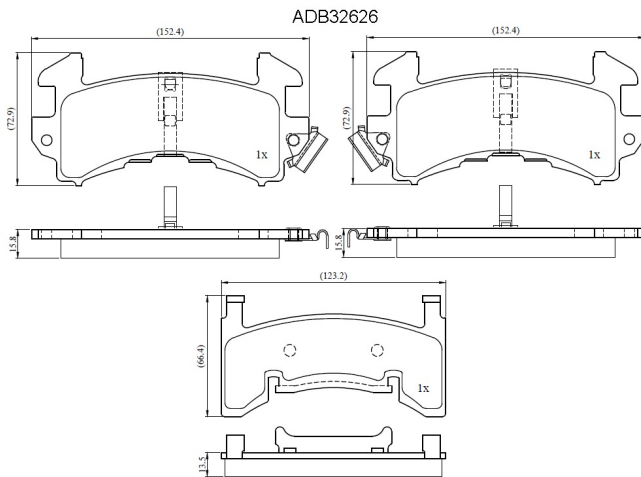

Make: PONTIAC

Model: LeMans

Part Number: ADB32626

Vehicle Manufacturing/Engine:

Specifications

Fitting Position	:	Front
Model Date	:	78-81
Or. Caliper	:	
WVA	:	

FMSI	:	D154
Length	:	152.4/123.2
Width	:	72.9/66.4
Thickness	:	15.8/13.5