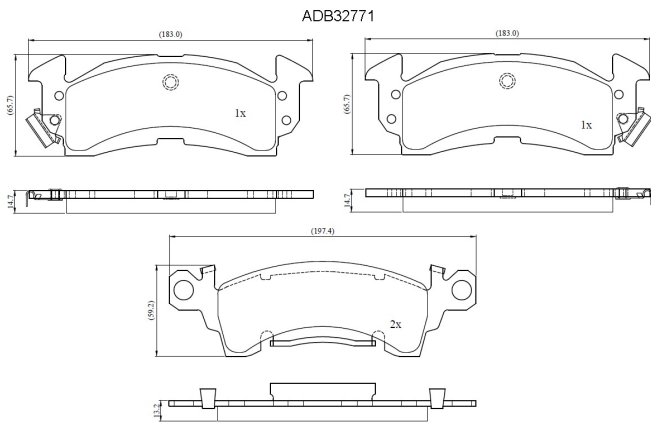

Make: PONTIAC

Model: LeMans

Part Number: ADB32771

Vehicle Manufacturing/Engine:

Specifications

Fitting Position	:	Front
Model Date	:	69-77
Or. Caliper	:	
WVA	:	

FMSI	:	728A-D52
Length	:	183/197.4
Width	:	65.7/59.2
Thickness	:	14.7/13.2