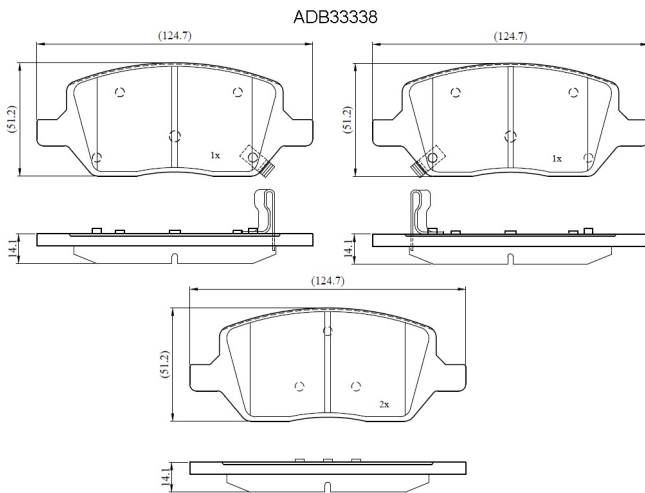

Make: PONTIAC

Model: TRUCK Montana APV

Part Number: ADB33338

Vehicle Manufacturing/Engine:

Specifications

Fitting Position	:	Rear
Model Date	:	06-Sep
Or. Caliper	:	

WVA	:	
FMSI	:	7999-D1093
Length	:	124.6
Width	:	51.1
Thickness	:	14.1