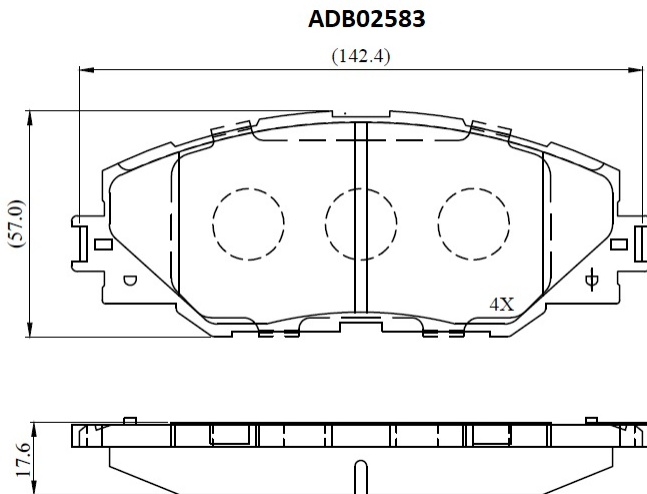

Make: PONTIAC

Model: TRUCK

Part Number: ADB02583

Vehicle Manufacturing/Engine:

Specifications

Fitting Position	:	Front
Model Date	:	09-Oct
Or. Caliper	:	

WVA	:	
FMSI	:	D1211
Length	:	146.5
Width	:	57.1
Thickness	:	17.4