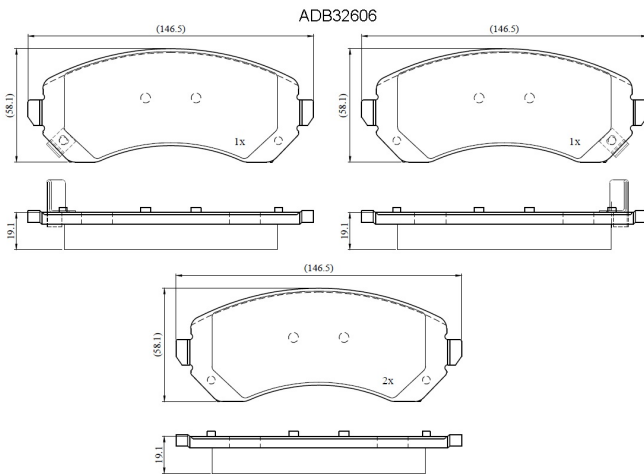

Make: PONTIAC

Model: TRUCK

Part Number: ADB32606

Vehicle Manufacturing/Engine:

Specifications

Fitting Position	:	Front
Model Date	:	02-May
Or. Caliper	:	
WVA	:	

FMSI	:	D844
Length	:	146.5
Width	:	58.1
Thickness	:	19.1