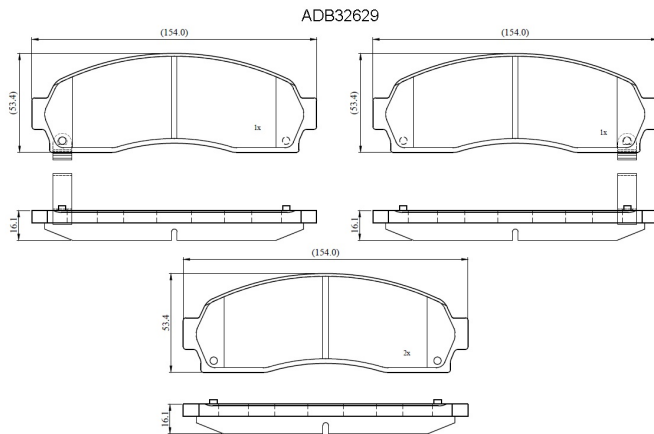

Make: PONTIAC

Model: TRUCK

Part Number: ADB32629

Vehicle Manufacturing/Engine:

Specifications

Fitting Position	:	Front
Model Date	:	2006-
Or. Caliper	:	
WVA	:	

FMSI	:	D913
Length	:	
Width	:	
Thickness	:	