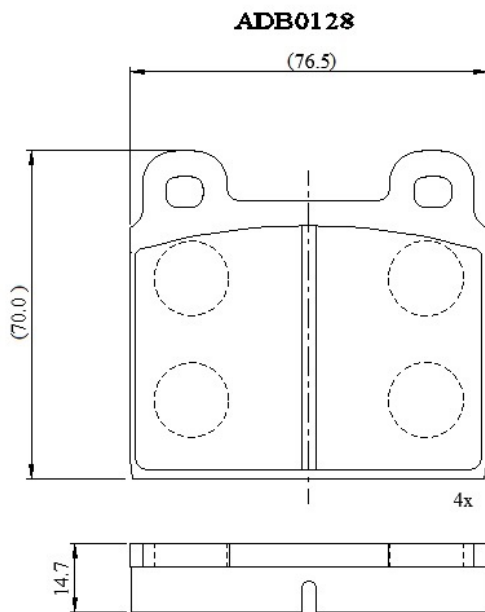

Make: PORSCHE

Model: 911

Part Number: ADB0128

Vehicle Manufacturing/Engine:

Specifications

Fitting Position	:	Front
Model Date	:	09/72-08/83
Or. Caliper	:	Ate
WVA	:	20011
FMSI	:	
Length	:	76.5
Width	:	70
Thickness	:	14.7