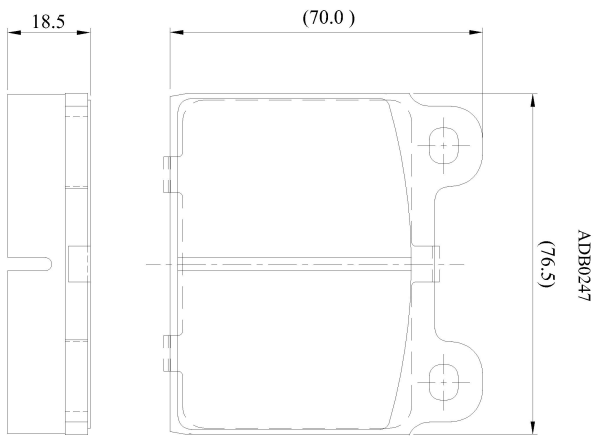

Make: PORSCHE

Model: 911

Part Number: ADB0247

Vehicle Manufacturing/Engine:

Specifications

Fitting Position	:	Front
Model Date	:	09/72-09/77
Or. Caliper	:	Ate
WVA	:	20011
FMSI	:	
Length	:	76.5
Width	:	70
Thickness	:	18.5